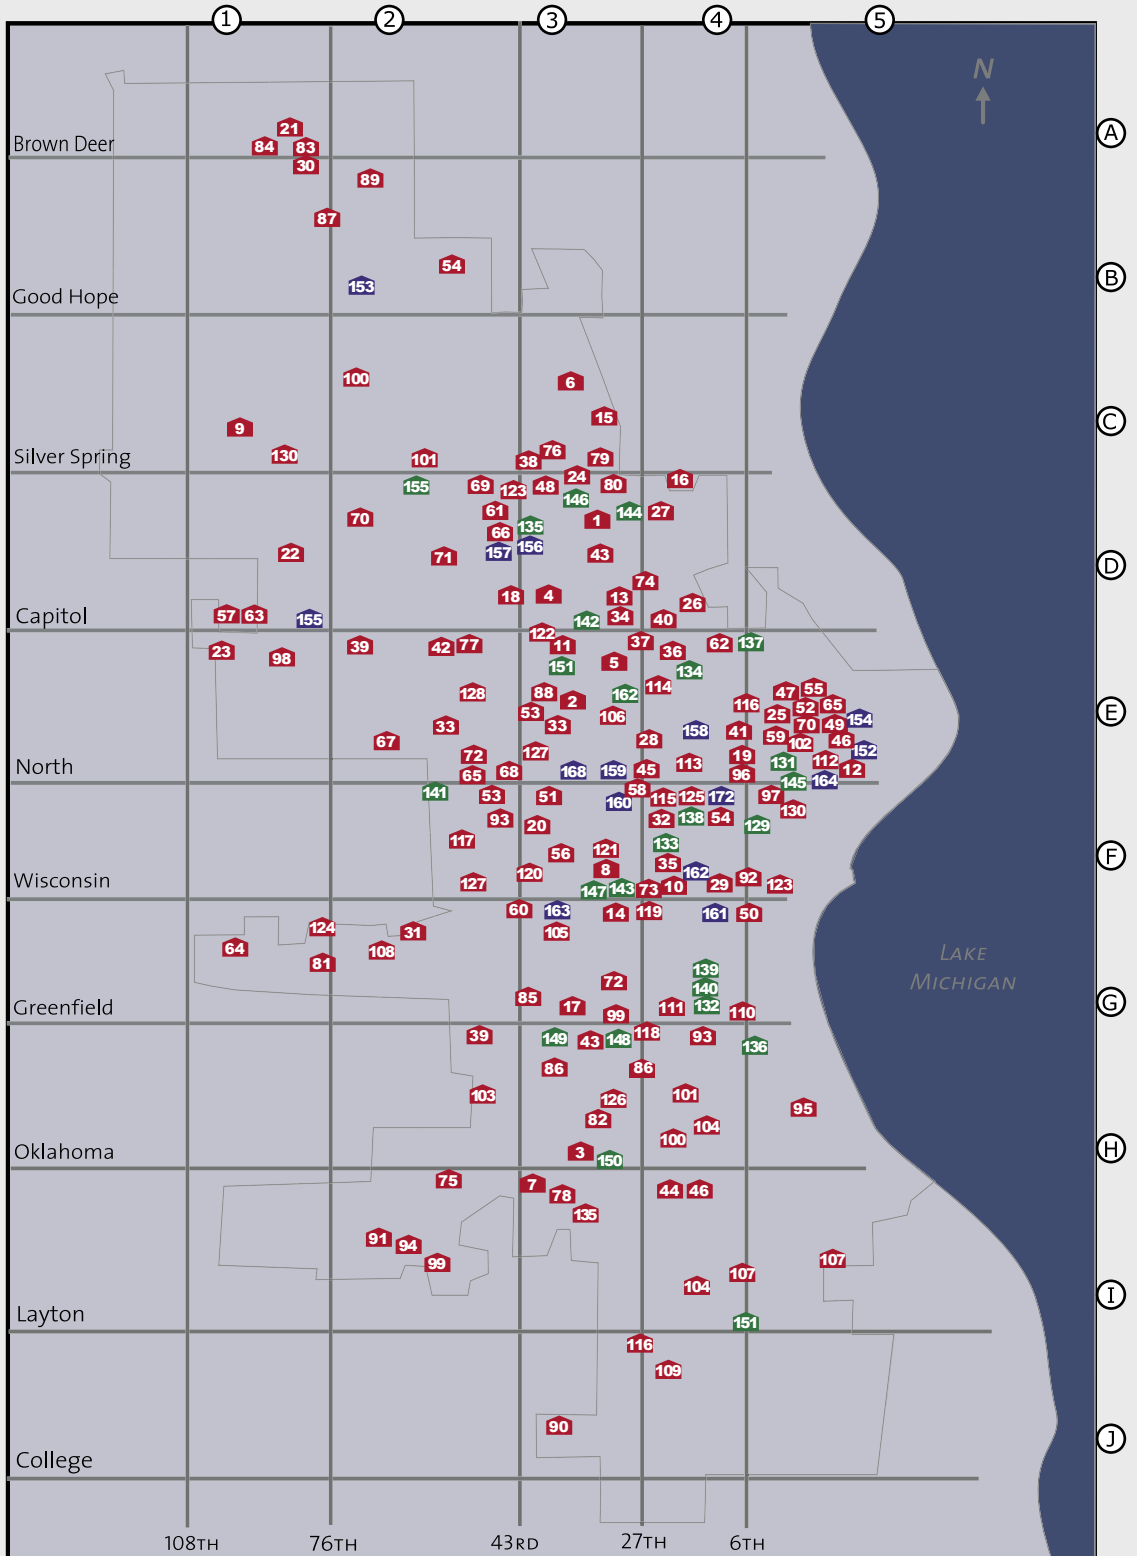

MILWAUKEE CHOICE & CHARTER SCHOOLS

92. St. Joan Antida High School - F5
93. St. John Kanty School - H4
94. St. John's Evangelical - I2
95. St. Josaphat Parish School - G5
96. St. Leo Catholic Urban Academy - E4
97. St. Marcus Lutheran School - E5
98. St. Margaret Mary School - D1
99. St. Martini Lutheran School - G4
100. St. Peter Immanuel Lutheran - B2
101. St. Philip Neri Catholic School - C3
102. St. Philip's Lutheran School - E5
103. St. Rafael the Archangel School - G3
104. St. Roman School - I4
105. St. Rose Catholic Urban Academy - F3
106. St. Sebastian School - E3
107. St. Thomas Aquinas - H5, I5
108. St. Vincent Pallotti School - F2
109. Salam School - I4
110. Sa'Rai & Zigler Upper Excellerated - G4
111. Seeds of Health - G4
112. Sharon Junior Academy - E5
113. Sherman Park Preschool - E3
114. Siloah Lutheran School - D4
115. Sunrise to Sunset Learning Acad. - E4
116. Tamarack Community School - E5
117. Texas Bufkin Academy - F3
118. Tucker's Institute of Learning - G4

119. Urban Day School - F4
120. Veritas Academy - F3
121. Victory Christian Academy - F4
122. Victory Preparatory Academy - D5
123. Washington DuBois Christian Acad. - C3
124. Wisconsin Lutheran High School - F2
125. Woodson Academy - F4
126. Word of Life Ev. Lutheran School - H4
127. Yeshiva Elementary School - E3
128. Young Minds Preparatory School - D3

143. New Hope Inst. of Science & Tech. - G4
144. NOVA - C4
145. Shalom High School - E5
146. Silver Spring Neighborhood Ctr. - C3
147. Spotted Eagle High School - F4
148. United Community Center AMS - G5
149. Veritas High School - H4
150. Wings Academy - G4
151. Wisconsin Career Academy - I5

MPS Contracted Schools

129. Afro Urban Institute - E5
130. Assata - C3
131. Aurora Weier Educational Ctr. - E5
132. Bruce Guadalupe Comm. School - G5
133. Carter School of Excellence - F4
134. Cornerstone Achievement Acad. - D4
135. Educational Possentern - C4
136. El Puente High School - F5
137. HR Academy of Business - D5
138. Highland Community School - F4
139. La Causa Acad. of Excellence - G5
140. Loyola Academy - G4
141. Milw. Leadership Training Ctr. - E3
142. Milwaukee Spectrum - D4

Independent Charters

152. Acad. of Learning & Leadership - E5
153. D. L. Hines Academy - B2
154. Downtown Montessori - E5
155. Capitol West Academy - D2
156. Central City Cyberschool - D3
157. Maasai Institute - D3
158. Milw. College Prep. School - E4
159. Milw. Acad. for Business & Econ. - E4
160. Milw. Academy of Science - F3
161. S.E.D.A. - F5
162. Tenor High School - F5
163. Woodlands School - F3
164. Young Leaders Academy - E5